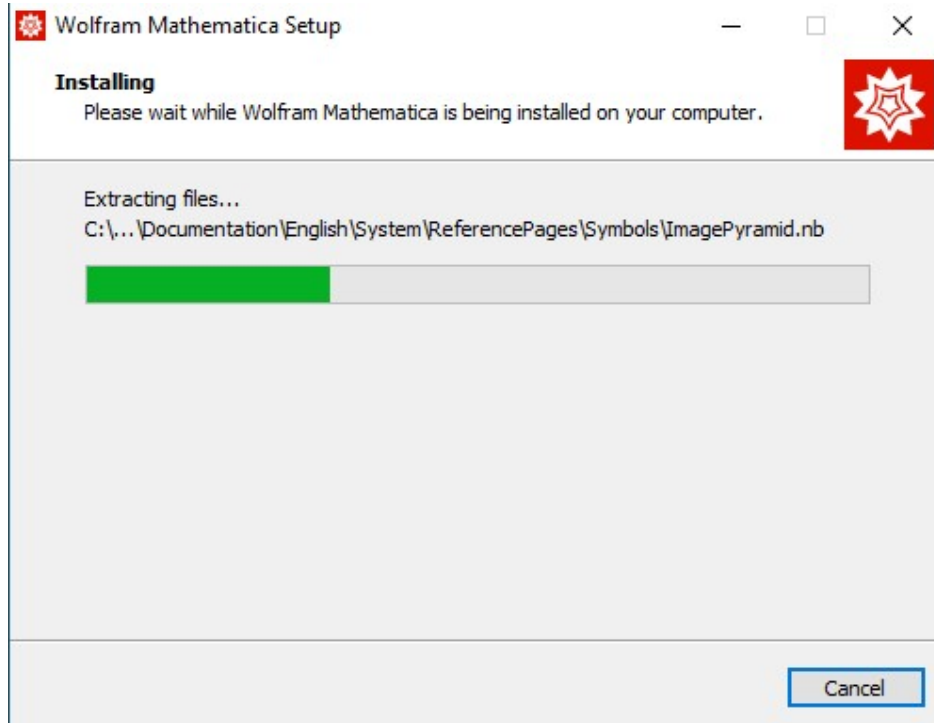

## SOP to install Mathematica 12

Double click and Run Below Package and download Mathematica **"setup"**