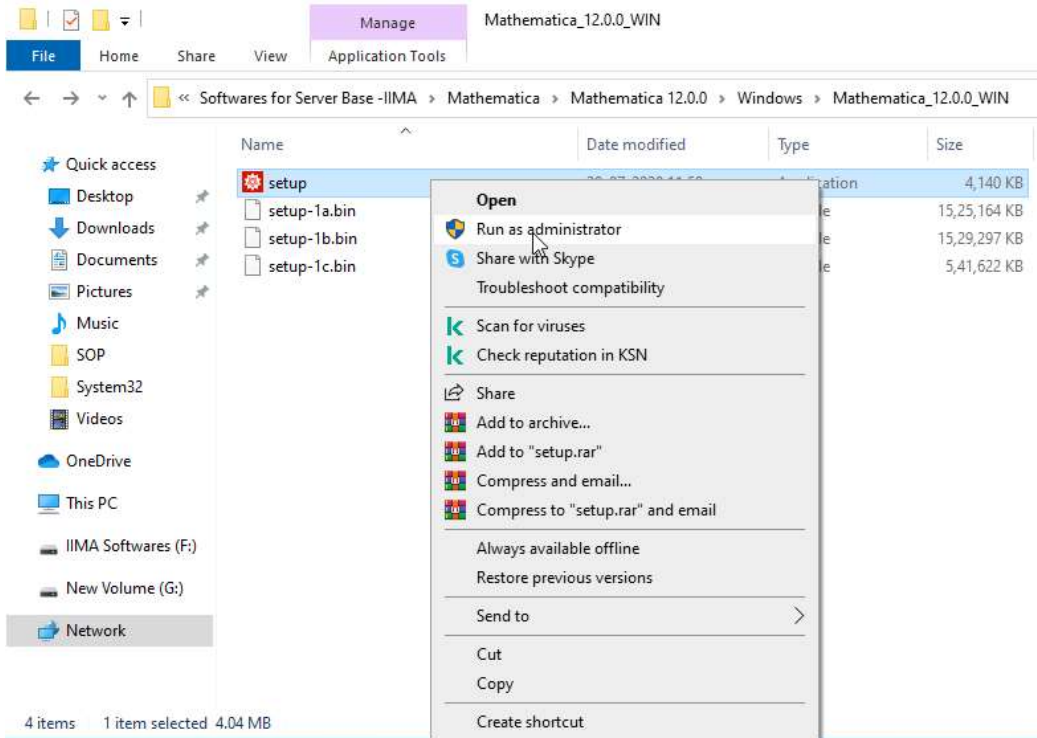

## SOP to install Mathematica 12

Double click and Run Below Package and download Mathematica **"setup"**